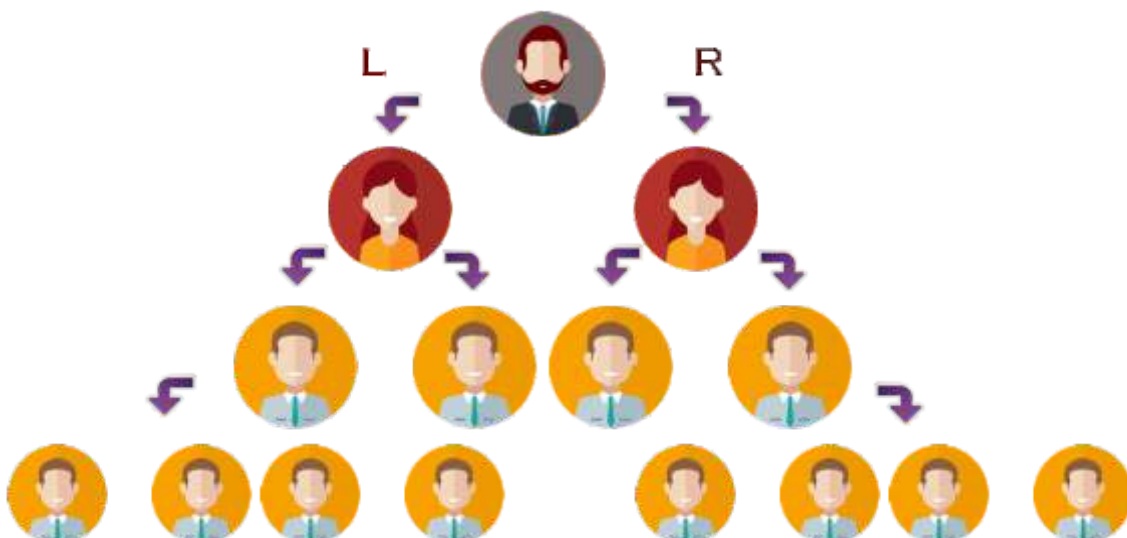

STAGE 7–AMBASSADOR (2x3MATRIX) 14 PEOPLE