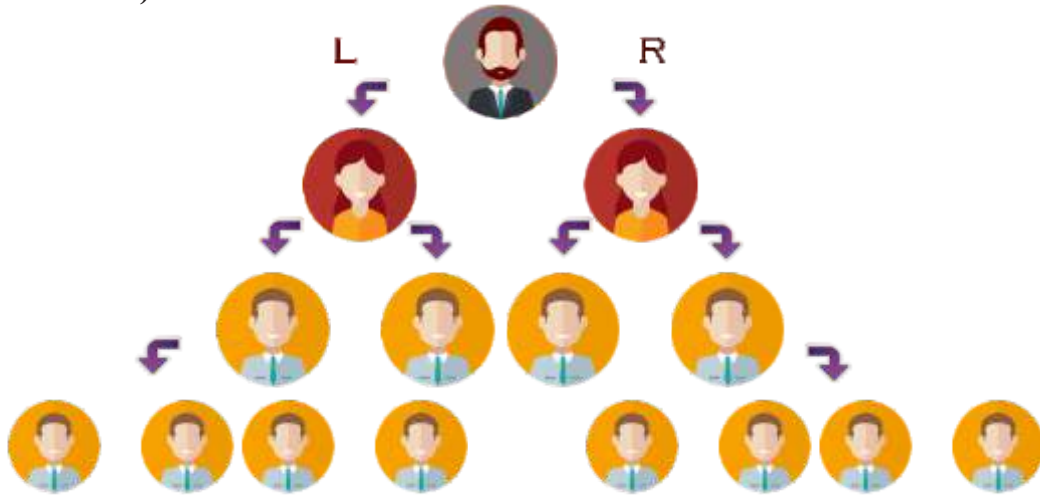

STAGE 2 - (2x3Matrix)

Stage 2- sapphire	No. of people	Cash Bonus(\$)	(Naira)
Level 1	2	3	1,200
Level 2	4	6	2,400
Level 3	8	12	4,800
Total	14	21	8,400

STAGE2-SAPPHIRE

You earn 600 Naira from anyone that meet you in this stage, you don't need to bring new people here, All the people coming from your feeder matrix(Stage 1) will fill in this space.