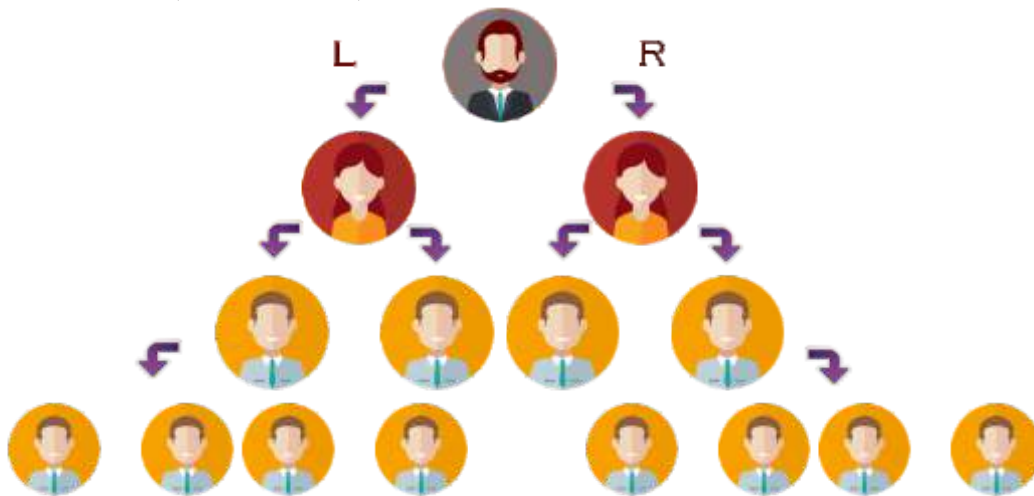

LOUDSPEAKER4NAIJA GLOBAL INVESTMENTS

STAGE 3-RUBY

You earn 4000 Naira from each person that drops in here from stage 2. You continue earning as 14 people fill the spaces and you earn a total of 56,000 Naira.

Note

LGI pays as each person fill in your empty matrixspaces. We don't wait until the full matrix is complete. See how that is unique.

STAGE4-EMERALD (2x3MATRIX) 14 PEOPLE