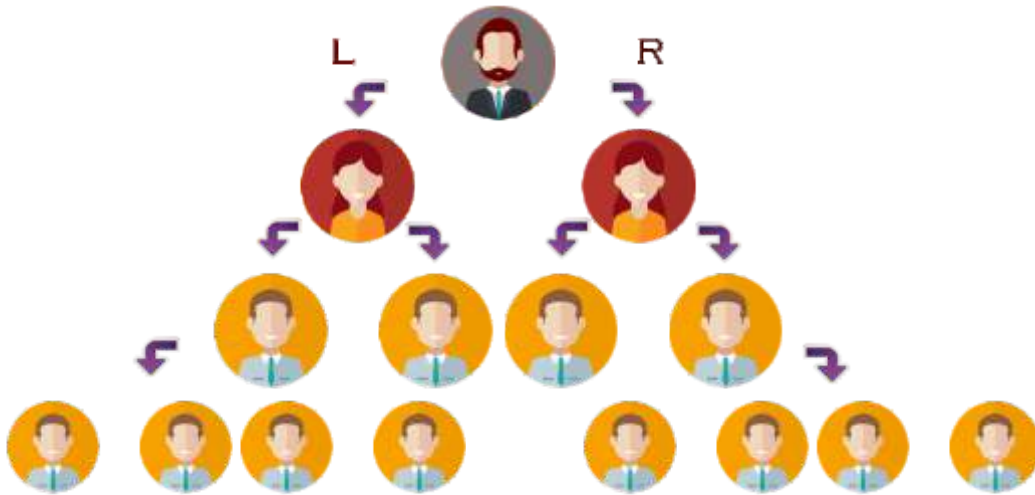

LOUDSPEAKER4NAIJA GLOBAL INVESTMENTS

Stage 7- Ambassador	No. of people	Cash Bonus($)	(Naira)
Level 1	2	8,000	3,200,000
Level 2	4	16,000	6,400,000
Level 3	8	32,000	12,800,000
Total	14	56,000	22,400,000

You earn whooping 1,600,000 Naira for every person that drops to this stage with a total of 22,400,000 Naira.

All paid travel and tour expenses worth $10,000 (kshs 1 million)

A jeep worth $50,000(20million Naira)

A shopping voucher of 200,000 Naira

STAGE 8– CROW AMBASSADOR (2x3MATRIX) 14 PEOPLE

Stage 8 Kingdom	No. of people	Cash Bonus($)	(Naira)
Level 1	2	40,000	16,000,000
Level 2	4	80,000	32,000,000
Level 3	8	160,000	64,000,000
Total	14	280,000	122,000,000

Earning 8,000,000 Naira for every person that enters this stage that easy

But likewise not impossible with a total of 112,000,000 Naira sounds great.

You will also have a shopping voucher of 600,000 Naira

A car worth $70,000(kshs 17million)

Housing fund of $300,000(120million Naira)

INFINITY STAGE

After you have completed stage 8, you will be receiving $20,000 (8,000,000) each time anyone under you drops into infinity stage.

These incentives and income are second to none in the industry. There is no reason for you not to achieve your dreams anymore. You will never get ahead if you don't get started. There has never been a better time to start than today.

It's not just about having income today, tomorrow and next week. It's about securing your income in