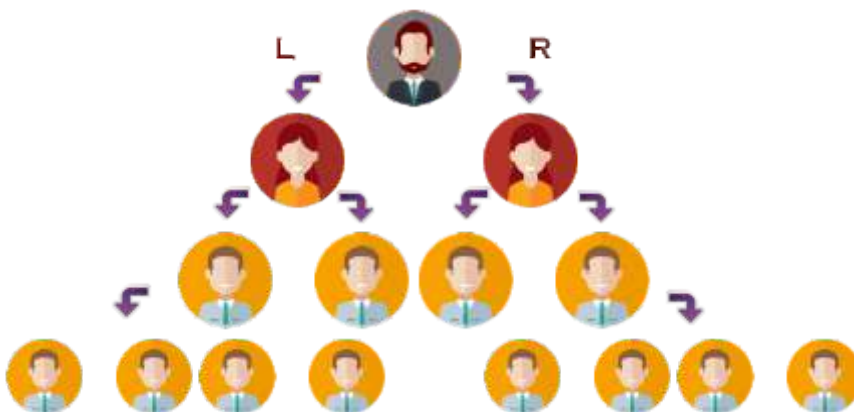

STAGE5-DIAMOND (2x3MATRIX) 14 PEOPLE