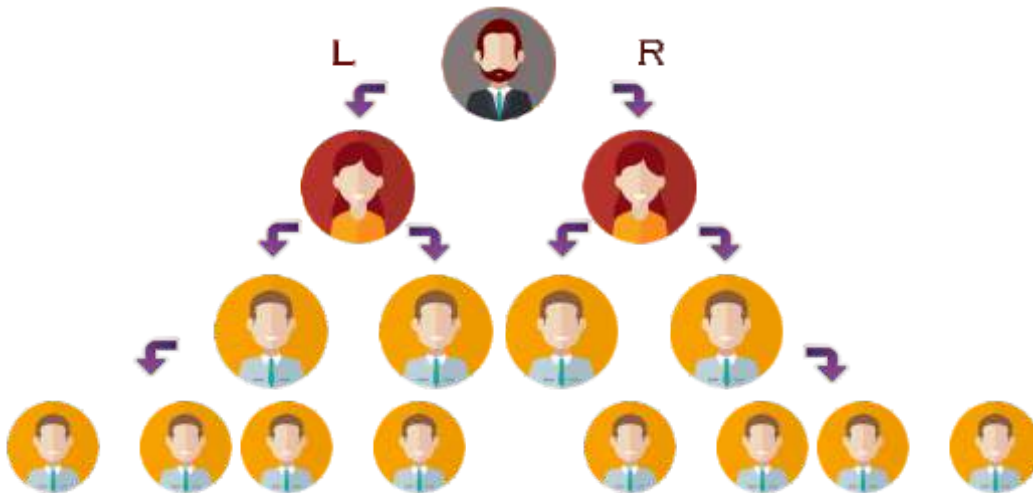

STAGE3-RUBY (2x3MATRIX) 14 PEOPLE

Stage 3- Ruby	No. of people	Cash Bonus($)	(Naira)
Level 1	2	20	8,000
Level 2	4	40	16,000
Level 3	8	80	32,000
Total	14	140	56,000