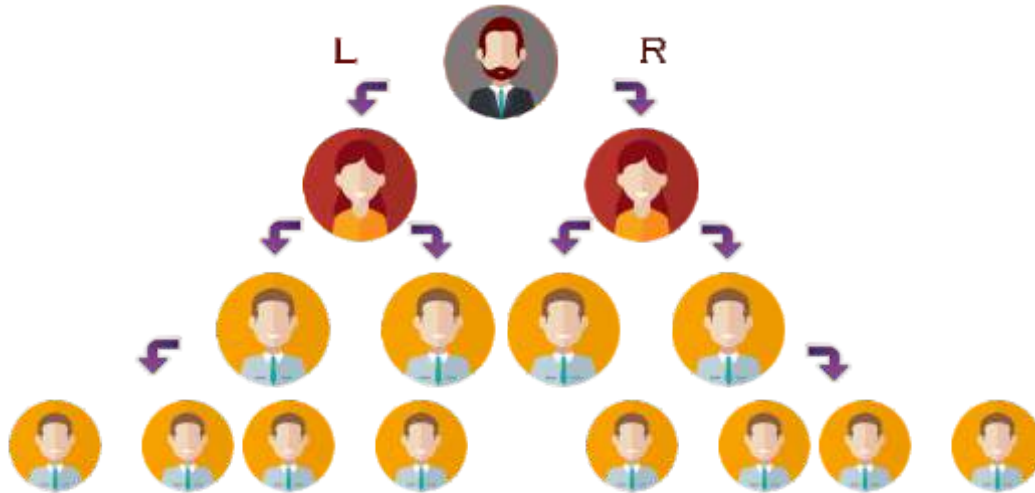

Loudspeaker4naija Global Investments

LOUDSPEAKER4NAIJA GLOBAL INVESTMENTS

You earn 1000 Naira for every person that drops in this matrix. You earn a total of kshs 1,400,000 in total from this stage. Isn't this great. And you have none cash incentives like phone, laptop and household gadgets.

You will also get a food shopping voucher of 100,000 Naira

STAGE 6–CROWN (2x3MATRIX) 14 PEOPLE